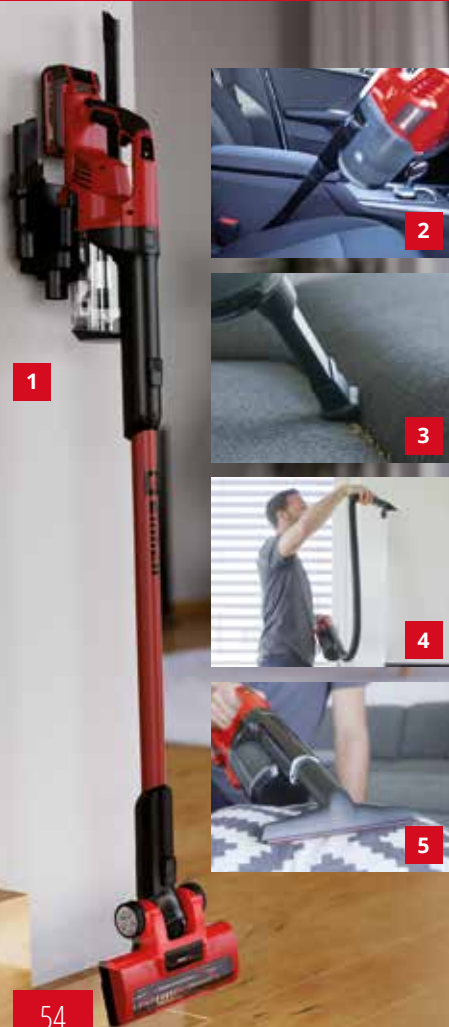

CORDLESS STICK VAC CLEANER 18 V

TE-SV 18 Li

EXPERT

- Tank volume: 0.6 l
- Speed settings: 2 (ECO/BOOST)
- Cyclone separator: changeable and washable

Article only available without battery / charger Art. No. 23.471.80

Battery capacity¹⁾	1.5 Ah	2.0 Ah	2.5 Ah	3.0 Ah	4.0 Ah	5.2 Ah	6.0 Ah	8.0 Ah
Max. operating time per battery charge in idle mode (ECO mode)²⁾	8 min	11 min	13 min	18 min	22 min	28 min	35 min	44 min
Max. operating time per battery charge in idle mode (BOOST mode)³⁾	19 min	25 min	31 min	38 min	50 min	65 min	80 min	100 min

¹⁾ Battery capacity

²⁾ Max. operating time per battery charge in idle mode (ECO mode)

³⁾ Max. operating time per battery charge in idle mode (BOOST mode)

EXTENSIVE ACCESSORIES

1. **1 Wall bracket**
   for storing the device and the accessories
2. **2 Flexible crevice nozzle**
   for vacuuming hard-to-reach areas in the car
3. **3 2-in-1 nozzle**
   for slits on the sofa

- **2-in-1 device:**
  hand-held vacuum cleaner
  + upright vacuum cleaner
- **No dirt bag:** empty the
  dust collection container at
  the push of a button
- **Well illuminated work area**
  thanks to 4 spotlight LEDs

ALSO AVAILABLE: ACCESSORY SET (23.512.67)

1. **4 Hose and universal nozzle**
   for user-friendly cleaning in the
   living-room / car / etc.
2. **5 Upholstery nozzle**
   for cushions