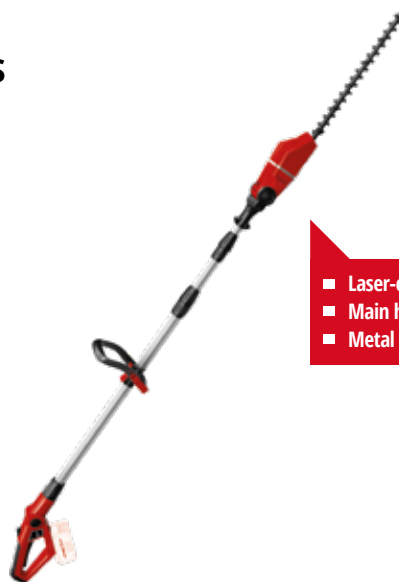

CORDLESS TELESCOPIC HEDGE TRIMMERS 18 V

GE-HH 18/45 Li T

EXPERT

- Bar length / cutting length: 450 mm / 400 mm
- Spacing between teeth: 16 mm

Article only available without battery / charger   Art. No. 34.108.66

¹⁾	1.5 Ah	2.0 Ah	2.5 Ah	3.0 Ah	4.0 Ah	5.2 Ah	6.0 Ah	8.0 Ah
²⁾	20 min	30 min	35 min	40 min	60 min	75 min	80 min	120 min

- Laser-cut and diamond-ground blades
- Main handle + motor head tiltable by several settings
- Metal gear box

GC-HH 18/45 Li T

CLASSIC

- Bar length / cutting length: 450 mm / 410 mm
- Spacing between teeth: 18 mm

Article only available without battery / charger   Art. No. 34.105.85

¹⁾	1.5 Ah	2.0 Ah	2.5 Ah	3.0 Ah	4.0 Ah	5.2 Ah	6.0 Ah	8.0 Ah
²⁾	20 min	28 min	33 min	40 min	56 min	66 min	80 min	112 min

- Laser-cut and diamond-ground blades
- Motor head tiltable by multiple settings
- Swivelling main handle