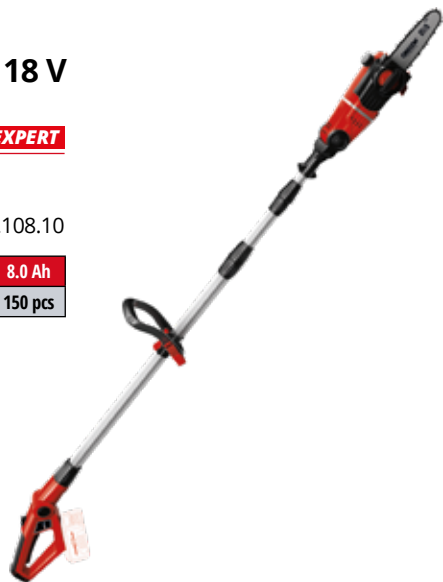

For best performance select a battery with at least 2.5 Ah

FITTED WITH  
**OREGON**  
CHAIN AND BAR

- 90° swivel attachment for horizontal cuts
- Main handle + motor head tiltable by several settings
- Toolless chain tensioning and changing