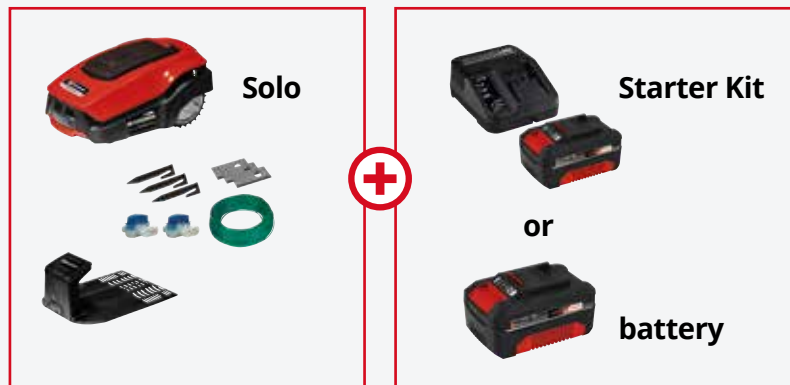

SOLO VARIATION