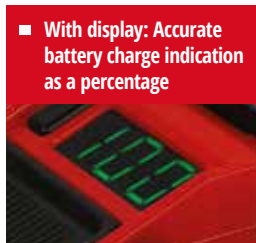

■ With display: Accurate battery charge indication as a percentage