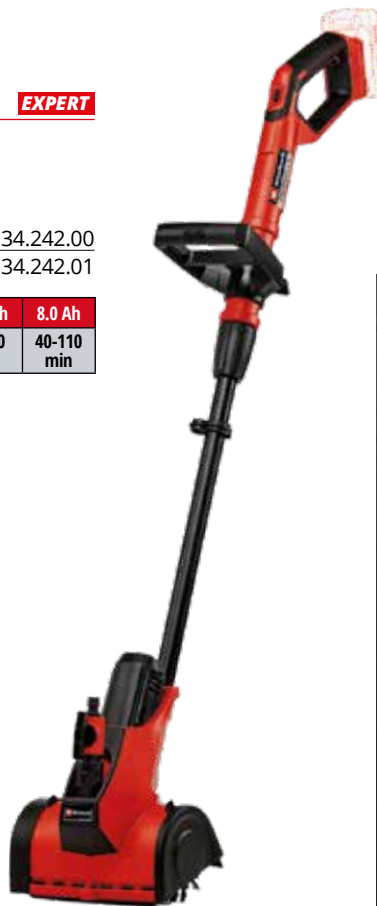

CORDLESS SURFACE BRUSH 18 V

PICOBELLA

EXPERT

- Max. working width: 215 mm
- Diameter of brush: 115 mm
- Idle speed: 800 - 1400 min⁻¹
- 2-in-1 function: wet and dry cleaning

Incl. brush MEDIUM but no battery / charger Art. No. 34.242.00

Incl. brush SOFT but no battery / charger Art. No. 34.242.01

¹⁾	1.5 Ah	2.0 Ah	2.5 Ah	3.0 Ah	4.0 Ah	5.2 Ah	6.0 Ah	8.0 Ah
²⁾	8-25 min	10-30 min	12-34 min	17-46 min	20-55 min	25-70 min	29-90 min	40-110 min

¹⁾ Battery capacity

²⁾ Max. operating time per battery charge in idle mode

- Just one work step for thorough, complete wet cleaning thanks to the integrated garden hose connection
- A special side brush is suitable for perimeter work right up to the edge
- Changeable brushes

PERFECT BRUSHES FOR EVERY SURFACE.

Brush SOFT

- Wood / WPC / BPC
- Artificial turf

Brush MEDIUM

- Smooth stone e.g. tiles/concrete
- Incl. side brush for cleaning right to the wall and into edges)

Brush ULTRA

- Rough stone
- Robust stone e.g. granite/porphyry

Side Brush ULTRA

- Rough stone
- Robust stone e.g. granite/porphyry
- Incl. side brush for cleaning right to the wall and into edges)