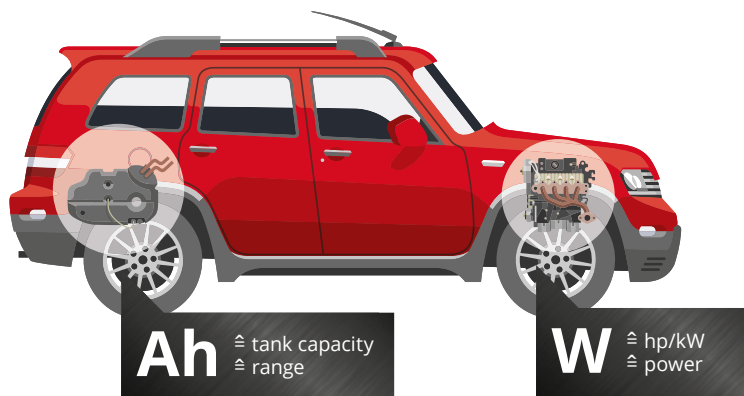

POWER X-CHANGE PLUS.

Rechargeable batteries vary not just in terms of running time and weight. What is also critically important is the power that they provide. Power X-Change PLUS Technology makes more power available from the same number of cells, so that you can work with plenty of power even on challenging applications as well.

If, for example, you want to use your angle grinder for cutting work, the running time (see Ah rating) is generally not critical. Sufficient power, on the other hand, is. A car is a useful comparison. Uphill or when overtaking, more power, in other words more hp respectively kW, is needed.

BRUSHLESS ENERGY – MORE EFFICIENT WORK.

Various Power X-Change devices are equipped with brushless motors. They offer significant advantages compared to carbon brush motor:

- MORE POWER
- LONGER RUNNING TIMES
- LONGER SERVICE LIFE
- MORE COMPACT DESIGN
- MAINTENANCE-FREE